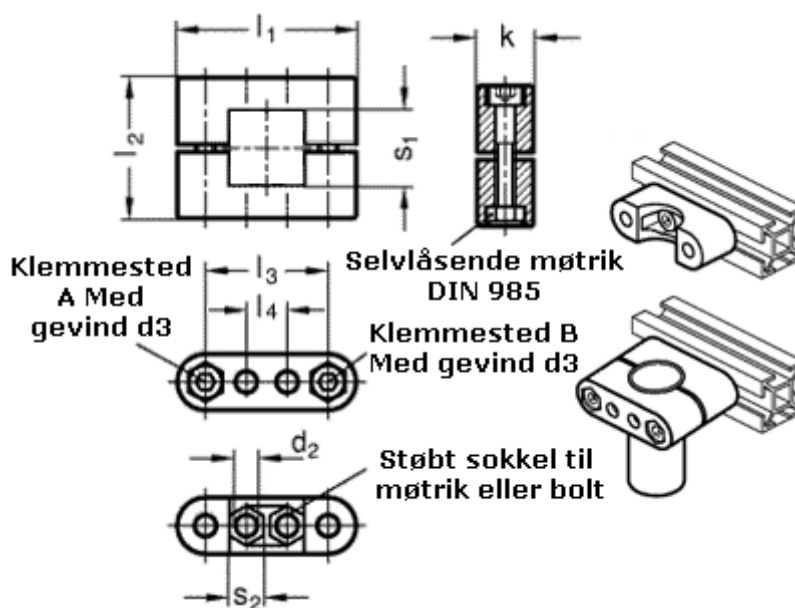

Article number: 20231V502SW

Description: E+G  
Tube supports GN231-V50-22-SW

## Measures

$d_2 = 11.0$	$s_2 = 17$
$d_3 = M10$	
$k = 27$	
$l_1 = 100$	
$l_2 = 80$	
$l_3 = 73$	
$l_4 = 30$	
$s_1 = 50$	